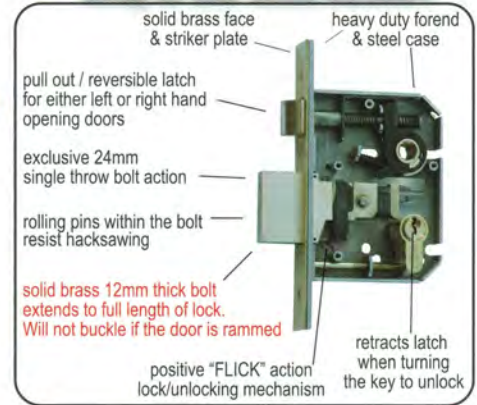

Why is our lock better?

Integrated Rebated Lock

Product #	Finish	Back Set
9002	Polished Brass	45mm
29002	Antique Finish	45mm
39002	Chrome Plated	45mm
49002	Satin Chrome	45mm
9003	Polished Brass	60mm
29003	Antique Finish	60mm
39003	Chrome Plated	60mm
49003	Satin Chrome	60mm

Includes lock, integrated face plate and striker plate. (ex. handle/cylinder/escutcheon)