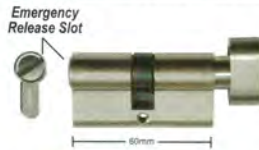

80mm

9148	Polished Brass
39148	Chrome Plated
49148	Satin Chrome

THUMB TURN BATHROOM/PRIVACY CYLINDER: 60mm