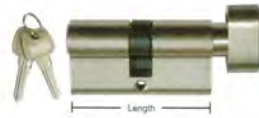

5&6 PIN

C4 EURO THUMB TURN CYLINDER: 60/70mm