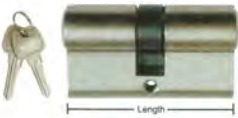

## 5PIN

C4 EURO SINGLE CYLINDER: 39mm

Product #	Finish
9142	Polished Brass
29142	Antique Finish
39142	Chrome Plated
49142	Satin Chrome

C4 EURO THUMB TURN CYLINDER: 39mm

Product #	Finish
9141	Polished Brass
39141	Chrome Plated
49141	Satin Chrome

## 5PIN

C4 EURO DOUBLE CYLINDER: 60/65mm

Product #	Finish
<b>60mm</b>	
9143	Polished Brass
19143	PVD Anti-Tarnish Brass
29143	Antique Finish
39143	Chrome Plated
49143	Satin Chrome