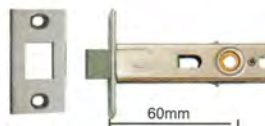

Old Style Keyway (C-to-C 57mm)

3 Lever Sash Locks

Product #	Finish	Back Set
9020	Polished Brass	45mm
29020	Antique Finish	45mm
39020	Chrome Plated	45mm
49020	Satin Chrome	45mm
(#39100-CP Budget Lock)		
9021	Polished Brass	60mm
29021	Antique Finish	60mm
39021	Chrome Plated	60mm
49021	Satin Chrome	60mm
(#9101-PB Budget Lock)		

3 Lever Rebated Sash Locks

Product #	Finish	Back Set
9047	Polished Brass	45mm
29047	Antique Finish	45mm
39047	Chrome Plated	45mm
49047	Satin Chrome	45mm
9048	Polished Brass	60mm
29048	Antique Finish	60mm
39048	Chrome Plated	60mm
49048	Satin Chrome	60mm

Bathroom / Privacy Options

Bathroom Mortise Lock

Product #	Finish	Back Set
Heavy Duty / Budget		
9062 / 9102	Polished Brass	45mm
29062 / 29102	Antique Finish	45mm
39062 / 39102	Chrome Plated	45mm
49062	Satin Chrome	45mm
9022 / 9103	Polished Brass	60mm
29022 / 29103	Antique Finish	60mm
39022	Chrome Plated	60mm
49022	Satin Chrome	60mm

Self Latching Snib Latch - Sliding Doors

100% STAINLESS STEEL CASE IDEAL FOR EXTERIOR / CORROSIVE ENVIRONMENTS

19027	PVD Anti-Tarnish Brass
39027	Polished Stainless Steel
49027	Satin Stainless Steel

Self Latching Snib Latch - Hinged Doors

19018	PVD Anti-Tarnish Brass
39018	Polished Stainless Steel
49018	Satin Stainless Steel

Cavity / Sliding Doors

Product #	Finish
9049	Polished Brass
29049	Antique Finish
39049	Chrome Plated
49049	Satin Chrome
9050	Polished Brass
29050	Antique Finish
39050	Chrome Plated
49050	Satin Chrome

Bathroom Privacy Bolt with Indicator

9014	Polished Brass
39014	Chrome Plated
49014	Satin Chrome

Bathroom Privacy Bolts and Adaptors with Emergency Release

Used in conjunction with 9040 snib
Features locating pin

19033	PVD Anti-Tarnish Brass
29033	Antique Copper
39033	Chrome Plated
49033	Satin Chrome

Bathroom Privacy Bolt